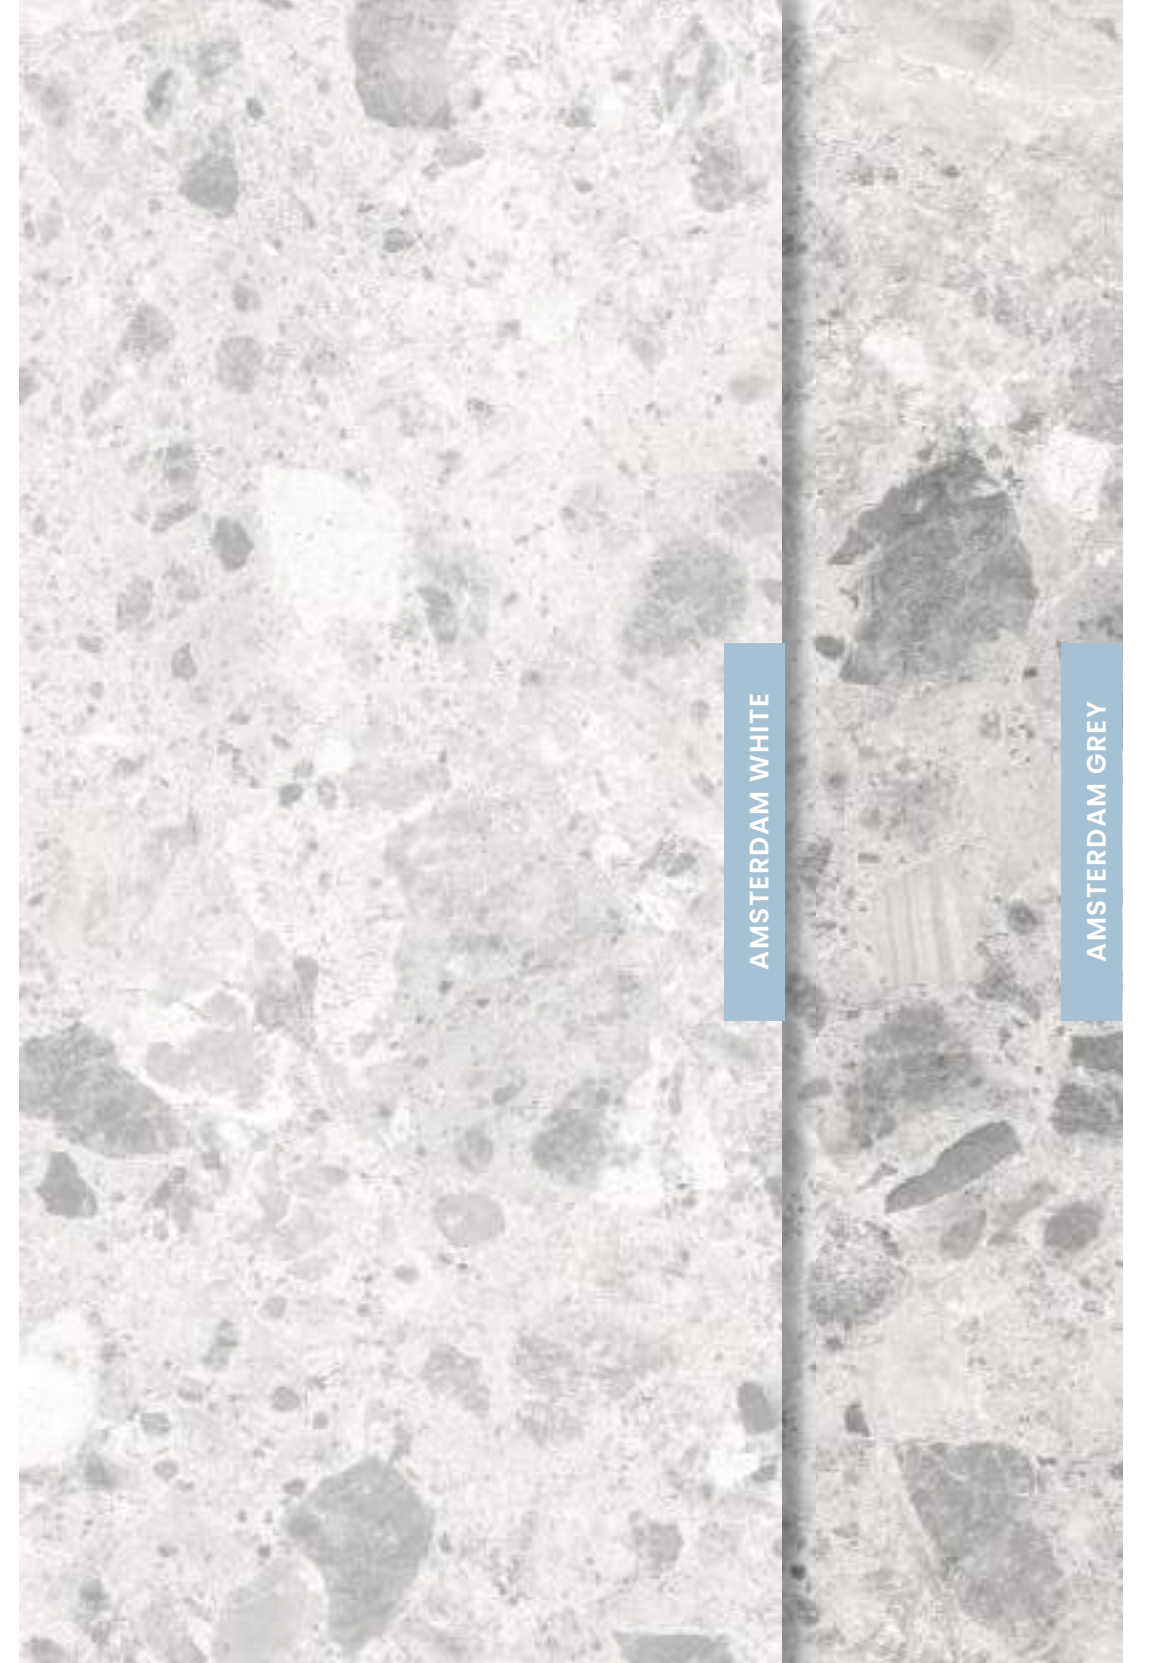

AMSTERDAM WHITE

AMSTERDAM GREY