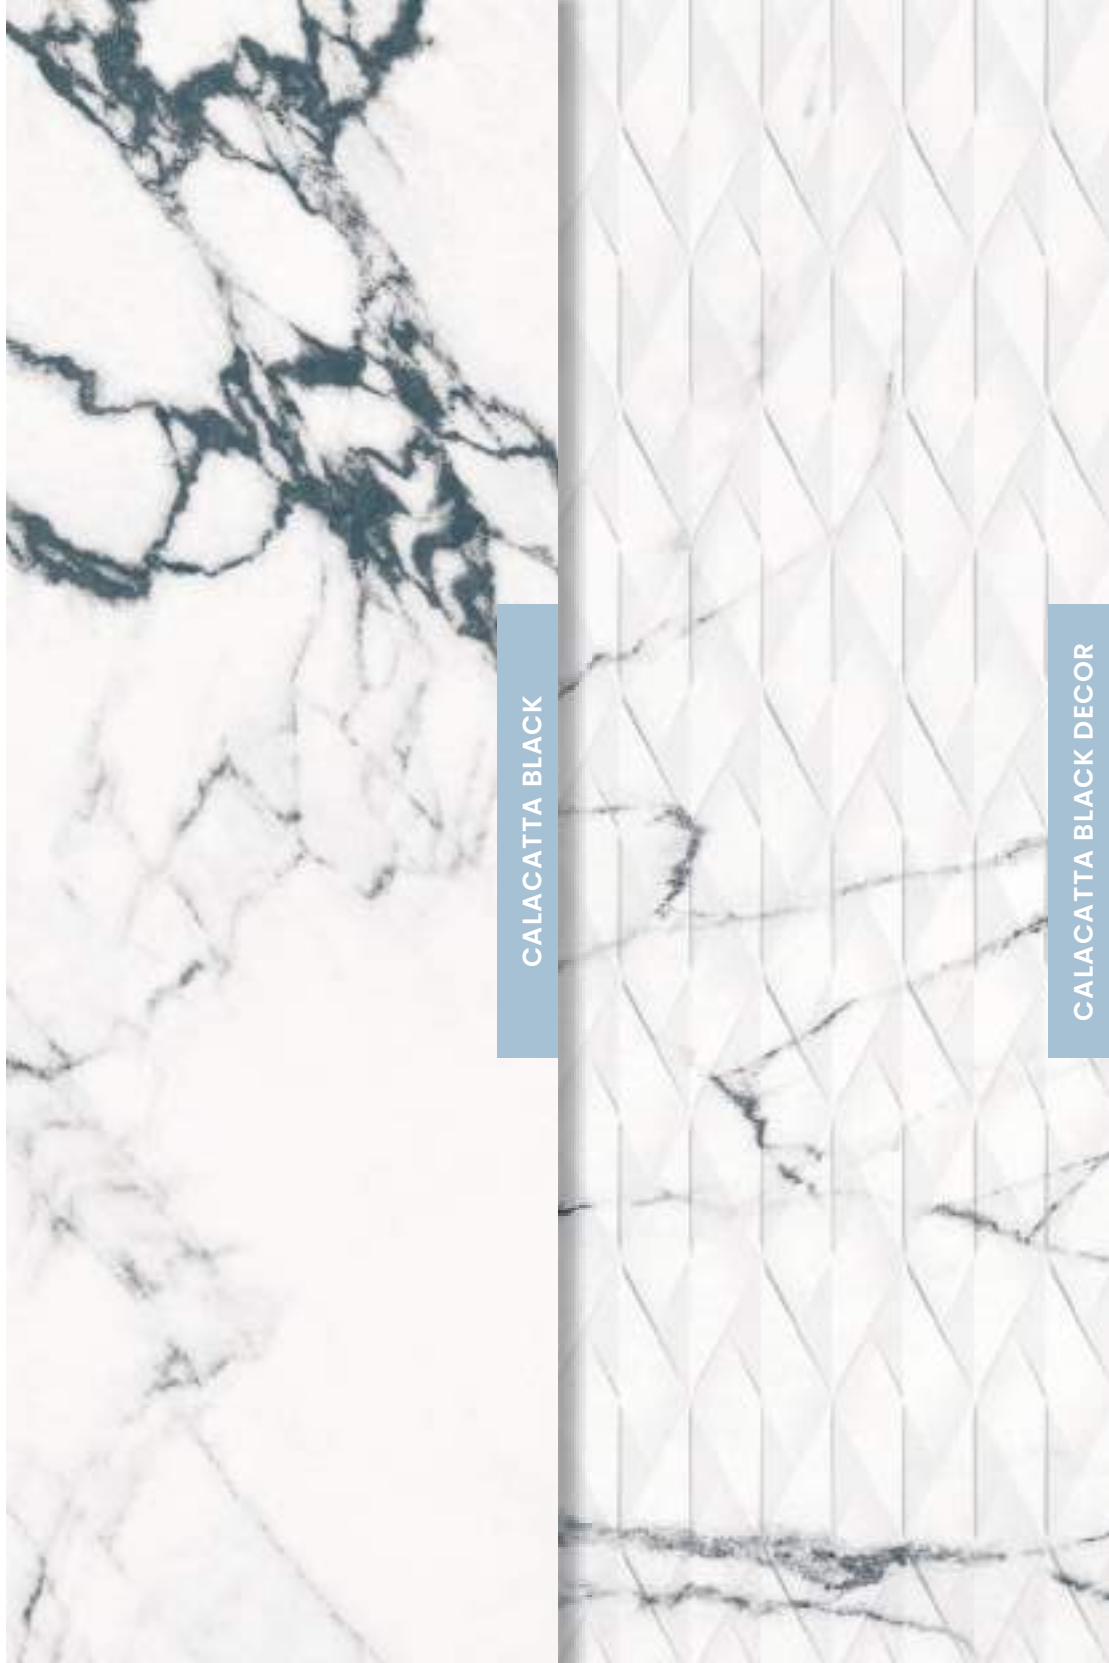

CALACATTA BLACK