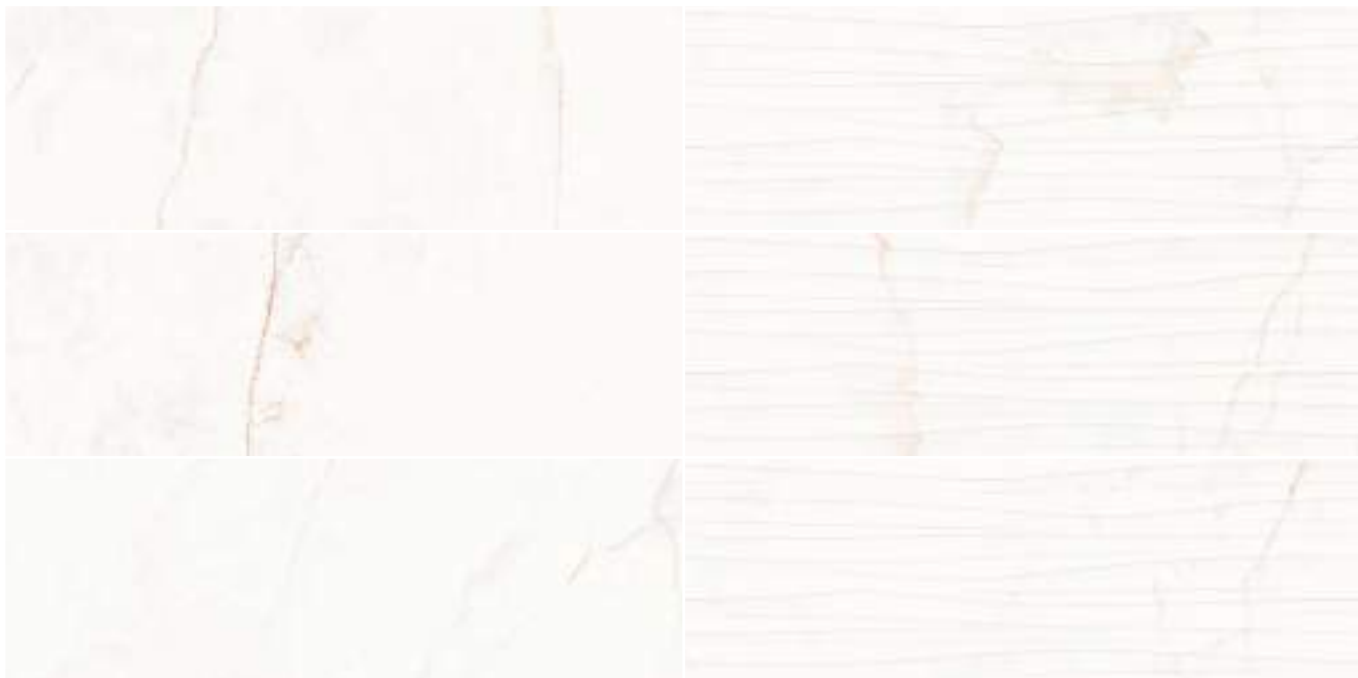

SYRAC SHINY

Syrac

WHITE BODY | PASTA BLANCA
30x90 · 12"x36" 60x60 · 24"x24"

30x90 · 12x36"
36 design / diseños

59,5x59,5 · 24x24"
16 design / diseños