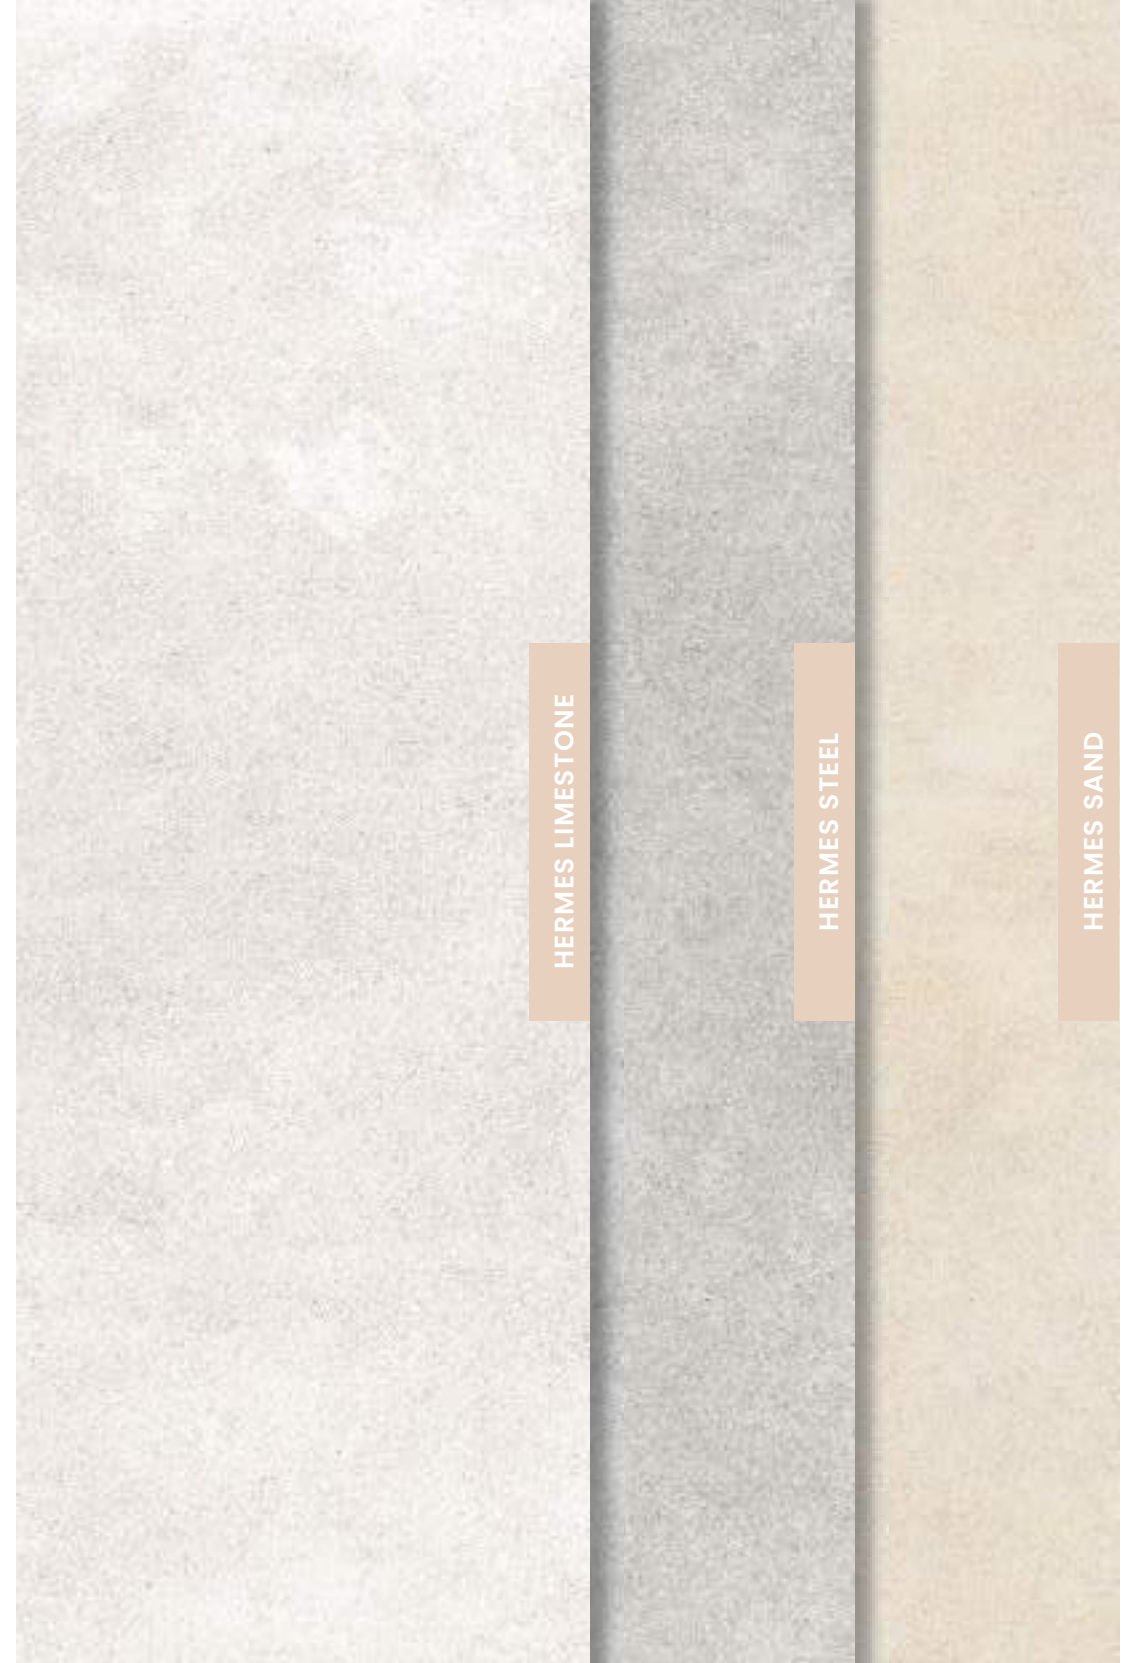

HERMES LIMESTONE

HERMES STEEL

HERMES SAND