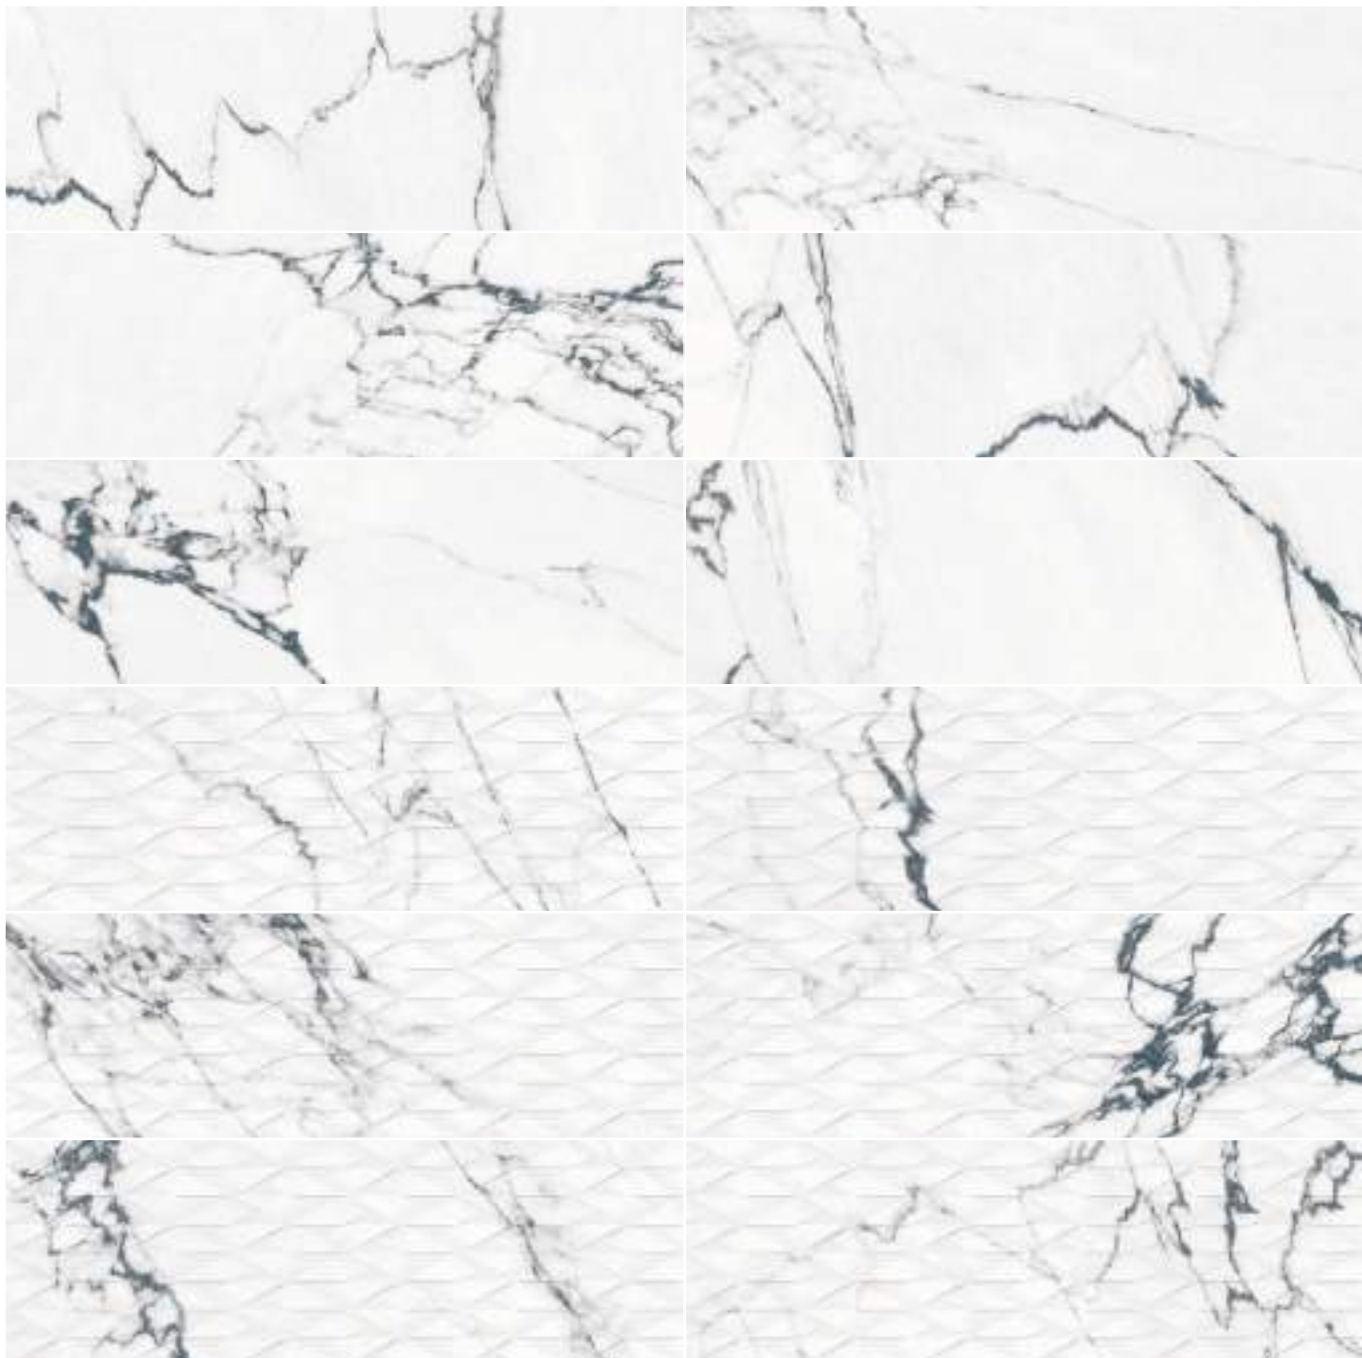

Calacatta Black

WHITE BODY | PASTA BLANCA
30x90 · 12"x36" 60x60 · 24"x24"

30x90 · 18x36"
21 design / diseños

60x60 · 24x24"
32 design / diseños