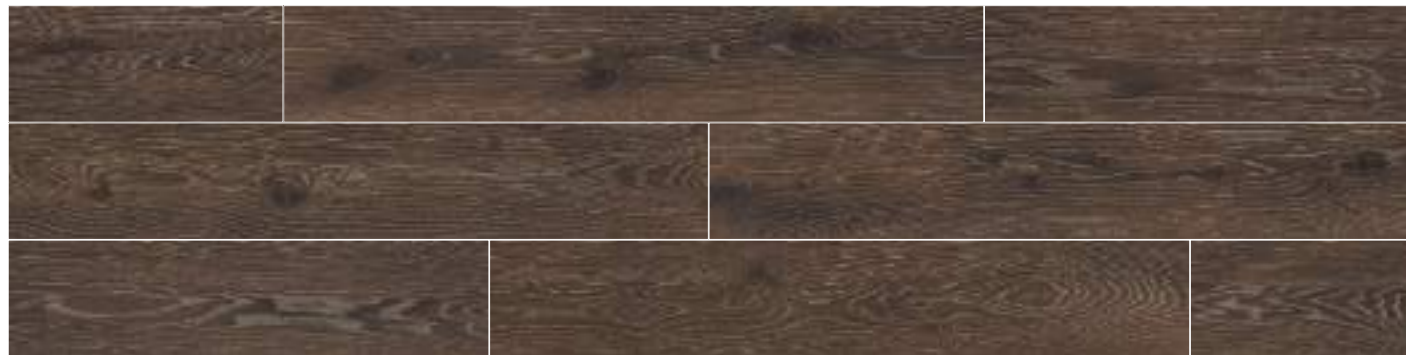

WHITE

GREY

NATURAL

OAK

Amalfi

PORCELAIN | PORCELÁNICO
25x150 · 10"x59"

25x150 · 10x59"
14 design / diseños

B48 Amalfi White Matt 25x150 Rect.
B48 Amalfi Grey Matt 25x150 Rect.
B48 Amalfi Natural Matt 25x150 Rect.
B48 Amalfi Oak Matt 25x150 Rect.

B58 Amalfi White Grip 25x150 Rect.
B58 Amalfi Grey Grip 25x150 Rect.
B58 Amalfi Natural Grip 25x150 Rect.
B58 Amalfi Oak Grip 25x150 Rect.

SPECIAL PIECES | PIEZAS ESPECIALES

Skirting romo
Rodapié romo
P23 8x75

Stair step Peldaño
P129 33x120

FORMAT FORMATO	BOXES CAJAS			PALLET PALET			EUROPALLET EUROPALET		
	PZ	M2	KG	BOXES CAJAS	M2	KG	BOXES CAJAS	M2	KG
PORCELAIN | PORCELÁNICO									
25x150	3	1,13	28	54	61,02	1.441	-	-	-