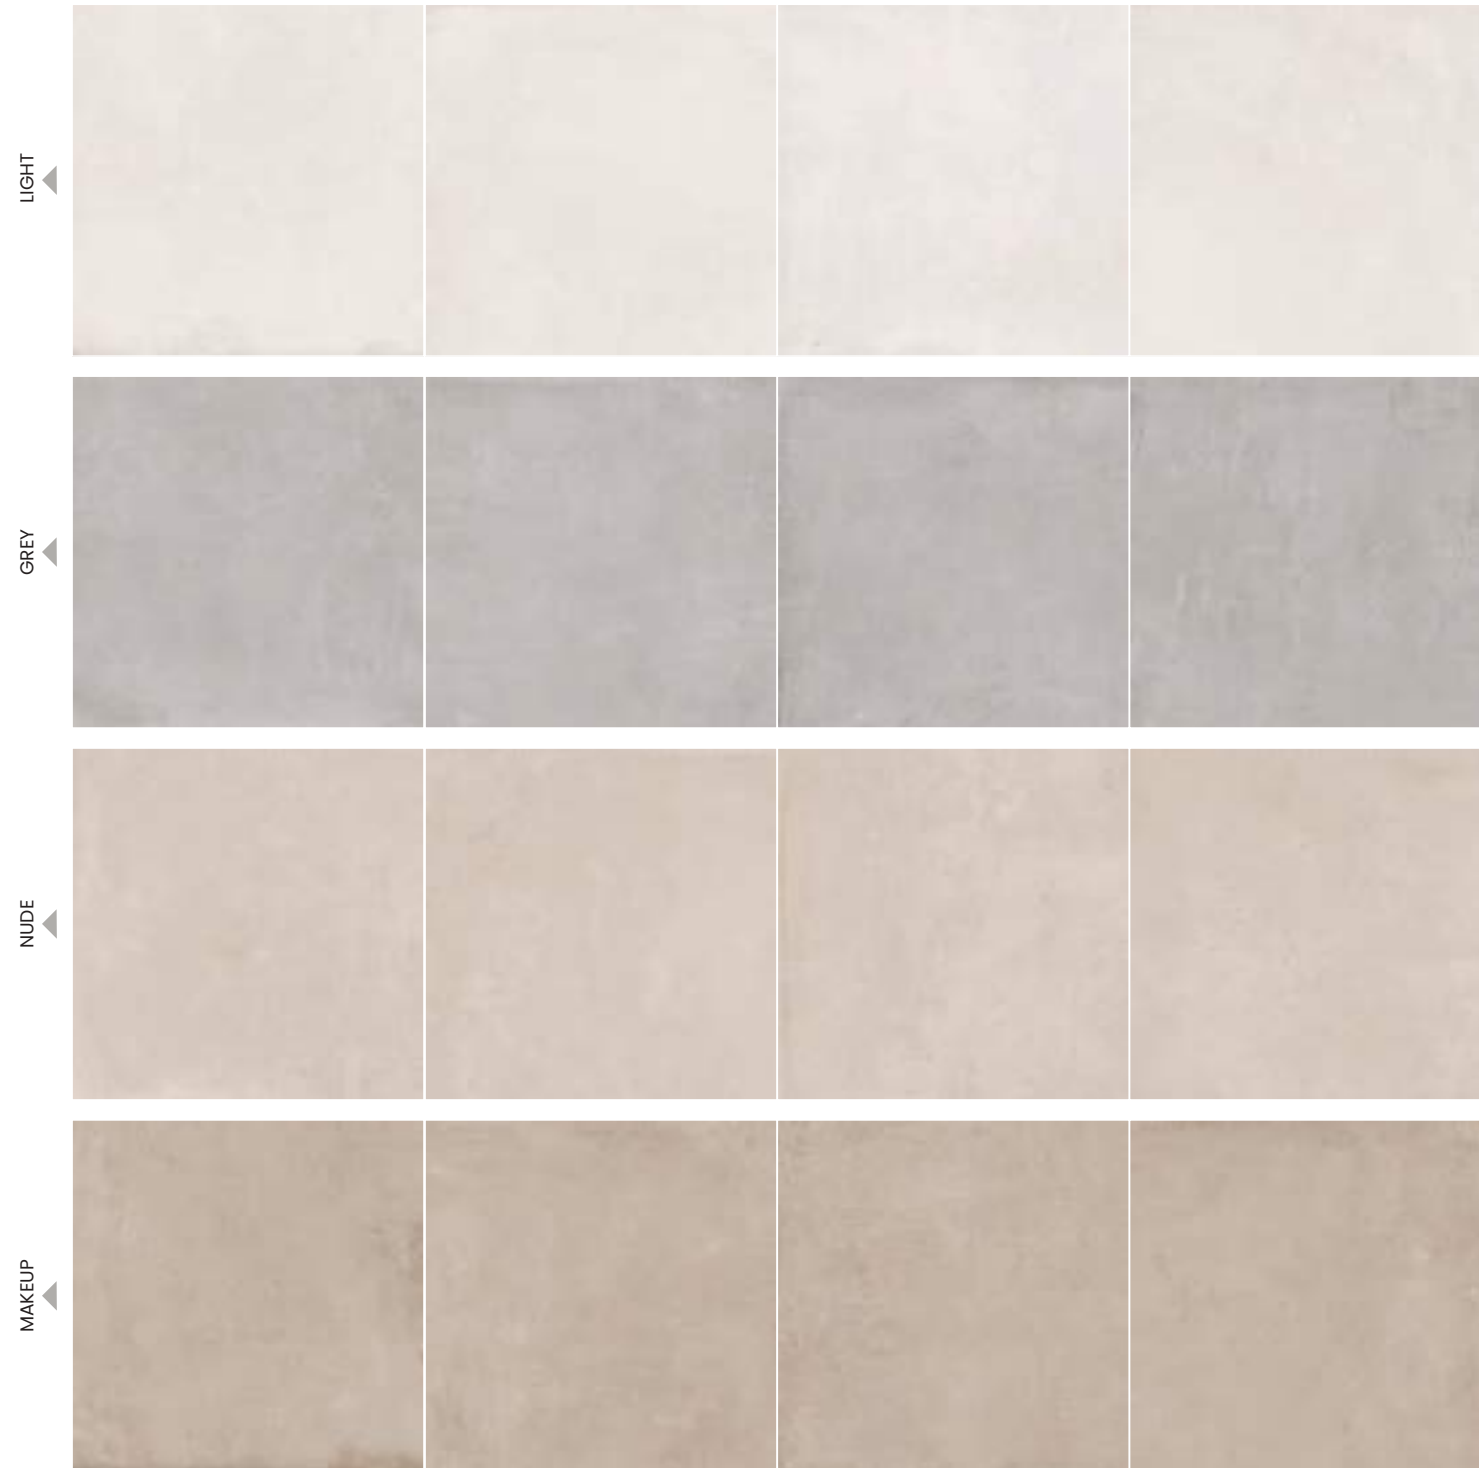

Tokio

PORCELAIN | PORCELÁNICO
30x60 · 12"x24" 60x60 · 24"x24" 60x120 · 24"x48"

B110 Tokio Light Decor Matt 59,5x119,2 Rect.
B110 Tokio Grey Decor Matt 59,5x119,2 Rect.
B110 Tokio Nude Decor Matt 59,5x119,2 Rect.
B110 Tokio Makeup Decor Matt 59,5x119,2 Rect.

B117 Aware Light Matt 59,5x119,2 Rect.
B117 Aware Grey Matt 59,5x119,2 Rect.
B117 Aware Nude Matt 59,5x119,2 Rect.
B117 Aware Makeup Matt 59,5x119,2 Rect.

B118 Suki Blue Matt 29,5x59,5 Rect.
B118 Suki Peach Matt 29,5x59,5 Rect.

B85 Tokio Light Matt 59,5x119,2 Rect.
B85 Tokio Grey Matt 59,5x119,2 Rect.
B85 Tokio Nude Matt 59,5x119,2 Rect.
B85 Tokio Makeup Matt 59,5x119,2 Rect.

B27 Tokio Light Matt 59,5x59,5 Rect.
B27 Tokio Grey Matt 59,5x59,5 Rect.
B27 Tokio Nude Matt 59,5x59,5 Rect.
B27 Tokio Makeup Matt 59,5x59,5 Rect.

B27 Tokio Light Matt 29,5x59,5 Rect.
B27 Tokio Grey Matt 29,5x59,5 Rect.
B27 Tokio Nude Matt 29,5x59,5 Rect.
B27 Tokio Makeup Matt 29,5x59,5 Rect.

B52 Tokio Light Matt C2 59,5x59,5 Rect. **C2**
B52 Tokio Grey Matt C2 59,5x59,5 Rect.
B52 Tokio Nude Matt C2 59,5x59,5 Rect.
B52 Tokio Makeup Matt C2 59,5x59,5 Rect.

SPECIAL PIECES
PIEZAS ESPECIALES

B52 Tokio Light Grip 59,5x59,5 Rect. **C3**
B52 Tokio Grey Grip 59,5x59,5 Rect.
B52 Tokio Nude Grip 59,5x59,5 Rect.
B52 Tokio Makeup Grip 59,5x59,5 Rect.

FORMAT FORMATO	BOXES CAJAS			PALLET PALET			EUROPALLET EUROPALET		
	PZ	M2	KG	BOXES CAJAS	M2	KG	BOXES CAJAS	M2	KG
PORCELAIN PORCELÁNICO									
29,5x59,5*	7	1,23	25	-	-	-	40	49,2	945,6
59,5x59,5	4	1,42	28	-	-	-	36	51,12	959
59,5x119,2*	2	1,42	33	-	-	-	32	45,44	921
59,5x119,2 Decor	2	1,42	33	-	-	-	32	45,44	991

* El packing corresponde tanto a la base como al decorado.