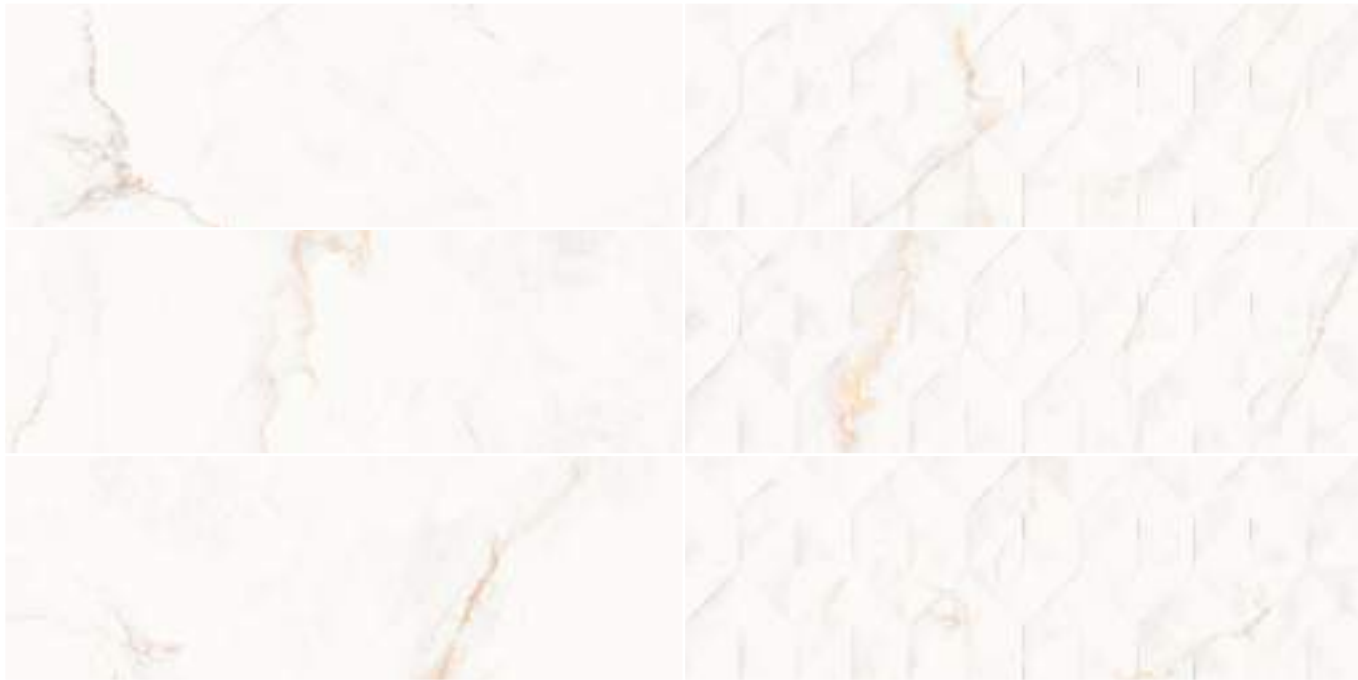

SYRAC MATT

SYRAC SHINY

Syrac

WHITE BODY | PASTA BLANCA
30x90 · 12"x36" 60x60 · 24"x24"

30x90 · 12x36"
36 design / diseños

59,5x59,5 · 24x24"
16 design / diseños

COORDINATED FLOOR TILES
PAVIMENTO COORDINADO

SPECIAL PIECES PIEZAS ESPECIALES

FORMAT FORMATO	BOXES CAJAS			PALLET PALET			EUROPALLET EUROPALET		
	PZ	M2	KG	BOXES CAJAS	M2	KG	BOXES CAJAS	M2	KG
PORCELAIN & WHITE BODY | PORCELÁNICO Y PASTA BLANCA									
29,5x90	6	1,59	27	54	85,86	1.382,9	-	-	-
29,5x90 Decor	5	1,33	25	60	79,8	1.373,3	-	-	-
59,5x59,5	4	1,42	28	-	-	-	36	51,12	959